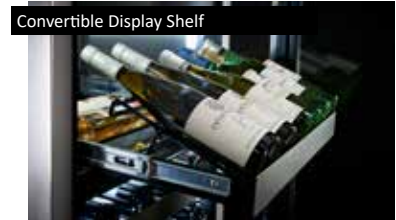

PERLICK COLUMN REFRIGERATION

Meet the industry's latest innovation in integrated column refrigeration. Perlick's 24" and 30" column refrigeration series combines state-of-the-art refrigeration performance with sleek, eye-catching aesthetics.

- Columns feature flush installation for full integration into surrounding cabinetry
- Touch screen control provides streamlined access to a variety of options
- Eye-catching mix of stainless steel interiors and vibrant white lighting (wine columns also feature blue lighting)
- Refrigerator model features state-of-the-art refrigeration system with four separate temperature zones, dual-chamber air filtration and authentic humidity control
- Refrigerator features spill-proof shelving, glass shelves that feature nanotechnology to contain spills within an undetectable border
- Wine models feature convertible display shelving and smart humidity
- Accessories include dual installation kit, side enclosure panels, etc.
- Dimensions: 24"W x 24"D x 84"H

30"W x 24"D x 84"H

CR30R-1-2L

CR30R-1-2R

24" COLUMN REFRIGERATOR - INDOOR

12.8 cu. ft. capacity

UMRP

CR24R-1-2L	All Refrigerator, Solid Overlay Door, Hinged Left	$10,350
CR24R-1-2R	All Refrigerator, Solid Overlay Door, Hinged Right	$10,350

24" COLUMN FREEZER - INDOOR

12.6 cu. ft. capacity

UMRP

CR24F-1-2L	All Freezer, Solid Overlay Door, Hinged Left	$10,350
CR24F-1-2R	All Freezer, Solid Overlay Door, Hinged Right	$10,350

24" COLUMN WINE RESERVE, SINGLE ZONE - INDOOR

12.6 cu. ft. capacity

UMRP

CR24W-1-4L	Wine Reserve, Single Zone, Glass Overlay Door, Hinged Left E	$9,775
CR24W-1-4R	Wine Reserve, Single Zone, Glass Overlay Door, Hinged Right E	$9,775

24" COLUMN WINE RESERVE, DUAL ZONE - INDOOR

12.2 cu. ft. capacity

UMRP

CR24D-1-4L	Wine Reserve, Dual Zone, Glass Overlay Door, Hinged Left	$10,063
CR24D-1-4R	Wine Reserve, Dual Zone, Glass Overlay Door, Hinged Right	$10,063

30" COLUMN REFRIGERATOR - INDOOR

16.6 cu. ft. capacity

UMRP

CR30R-1-2L	All Refrigerator, Solid Overlay Door, Hinged Left	$10,925
CR30R-1-2R	All Refrigerator, Solid Overlay Door, Hinged Right	$10,925

Please note that photos are shown with stainless steel panel installed. Stainless steel door overlays are sold separately. See page 5 for part numbers and UMRP.