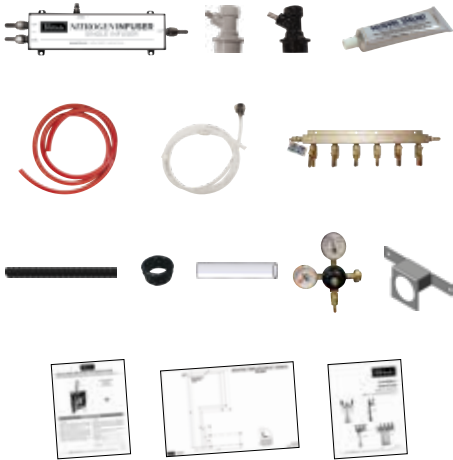

SHELVING FOR HP24, HP48, HC24, HA24 MODELS

		UMRP
RS-24-24R	Shelf, Refrigerator for HP24, HC24, HA24 models	\$181
RS-24-24W	Shelf, Wine for HP24, HP48, HC24, HA24 models	\$181
RS-24-24WD	Shelf, Dual Zone Wine for HP24D models	\$181
RS-24-24D	Shelf, Divider Shelf for HP24, HC24, HA24 models	\$242
RS-24-24M	Martini Rack E	\$363

SHELVING FOR HH24 MODELS

		UMRP
RS-18-18R	Shelf, Refrigerator for HH24 models	\$206
RS-18-18W	Shelf, Wine for HH24 models	\$242

SHELVING/DRAWER ACCESSORIES

		UMRP
65629	Bottle Presentation Rack	\$121
67115-15	Wood Faces for Wine Shelf- HP15 models (5/pk)	\$151
67115-24	Wood Faces for Wine Shelf- HP15, HP24, HP48, HH24, HC24, HA models (7/pk)	\$151
67964	Stainless Steel Drawer Dividers (3/pk) for HP24, HC24 drawer models	\$121
RK24DP	Drawer Pan Tray (includes stainless steel tray insert, 3 SS pans and 3 translucent covers) for HP24, HC24, HA24 drawer models	\$302

DISPENSING KITS

UMRP

RS-NDK	Nitro Beverage Dispensing Kit	\$2,608
--------	-------------------------------	---------

Kit Includes:

Infuser, Single Nitrogen - 1 ea.
 Disconnect, Ball-lock, For Gas (Gray) - 4 ea.
 Disconnect, Ball-lock, For Liquid (Black) - 4 ea.
 Silicone - 1 ea.
 Red Gas Line - 30 ft.
 Beverage Tubing - 5 ea.
 Distributor, Air, 6-way - 1 ea.
 Snorkle Tubing - 5 ft.
 Bushing - 1 ea.
 Air Sleeve - 1 ea.
 Regulator, Nitrogen Twin-gauge - 1 ea.
 Air Scoop - 1 ea.
 Nitro Installation Instructions - 1 ea.
 Mounting Template, 1031011 - 1 ea.
 Dispensing Tower Installation Instructions - 1 ea.
 Tapping Parts Bag - 1 ea.