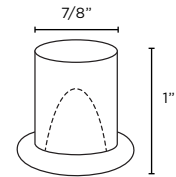

PERLICK CLEAR ICE MAKERS INDOOR/OUTDOOR

A beverage is only as good as the ice that keeps it cold. That's why Perlick's clear ice makers produce unique, top-hat-shaped ice. Not only is it attractive, but it also ensures that each and every cube is free of impurities. NSF-approved.

- Produces 55 lbs of clear ice per 24 hours
- Storage capacity of 22 lbs of clear ice
- Top-hat-shaped ice
- Indoor/outdoor model
- Ice scoop included
- Optional stainless steel toe kick available
- Optional drain pump available
- Full 2-year warranty
- Dimensions: 15"W x 23"D x 33-1/2"H

Top Hat Shaped Cubes

Ample Storage for 22 lbs of Ice